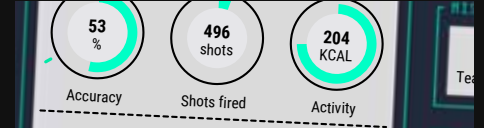

CALORIE TRACKING

Always wondered how fit you become by playing? EVO-6 tracks the burned calories!