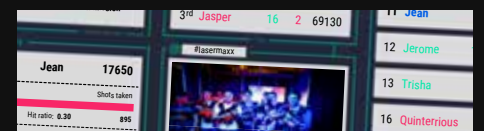

FULL COLOR SCORECARDS

Including comprehensive data visualisation about key game statistics and milestones.